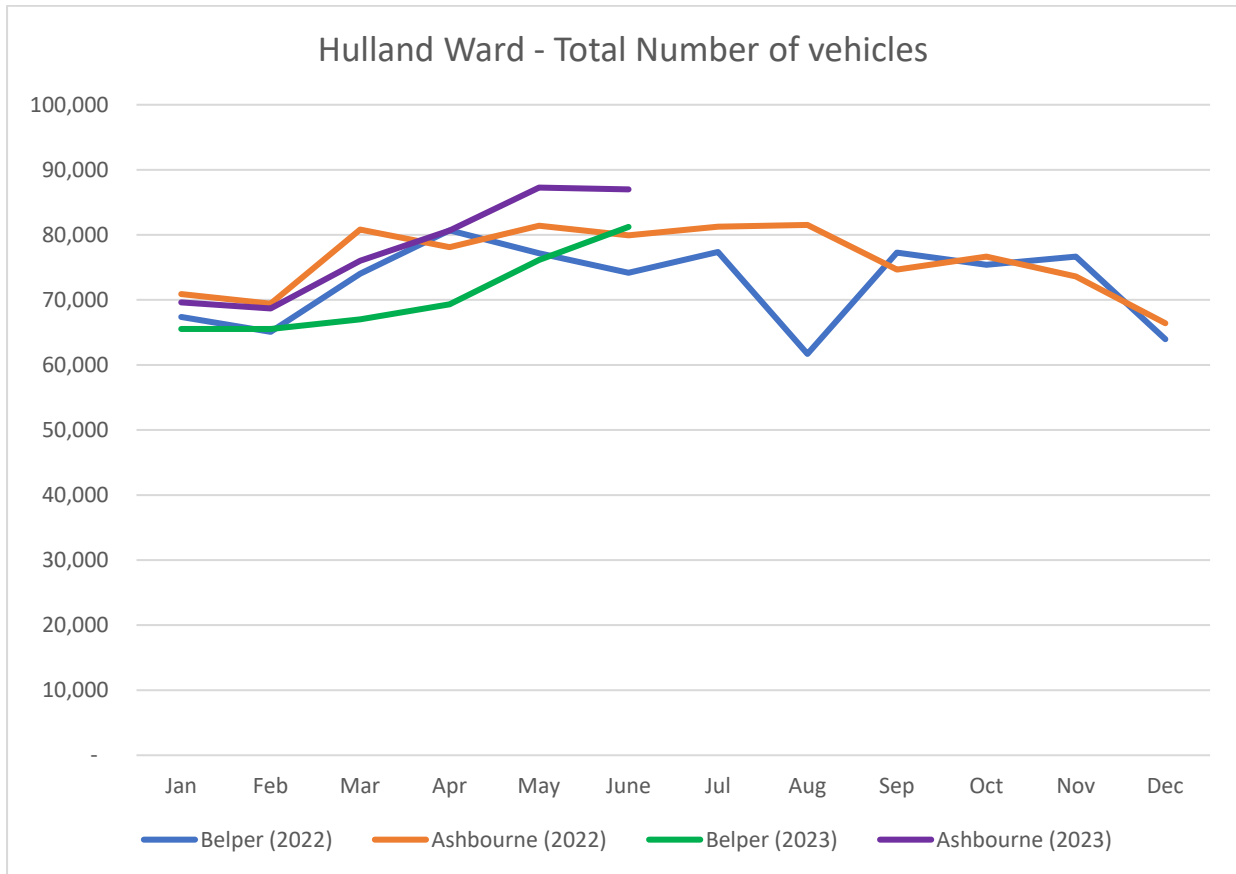

HULLAND WARD – SPEED INFORMATION UP TO END OF JUNE 2023 (Including data from Jan – Dec 2022)

Hulland Ward - No of vehicles exceeding 35mph

Hulland Ward - Max recorded speed