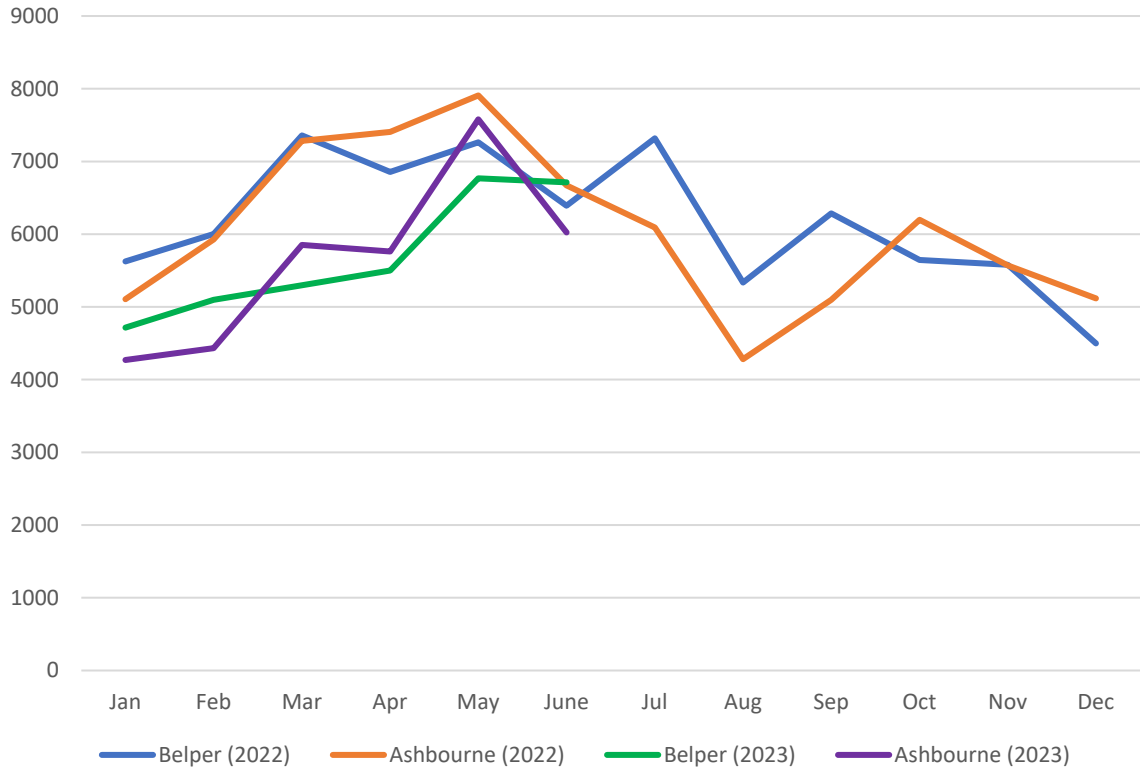

HULLAND WARD – SPEED INFORMATION UP TO END OF JUNE 2023 (Including data from Jan – Dec 2022)

Hulland Ward - No of vehicles exceeding 35mph

Hulland Ward - Max recorded speed