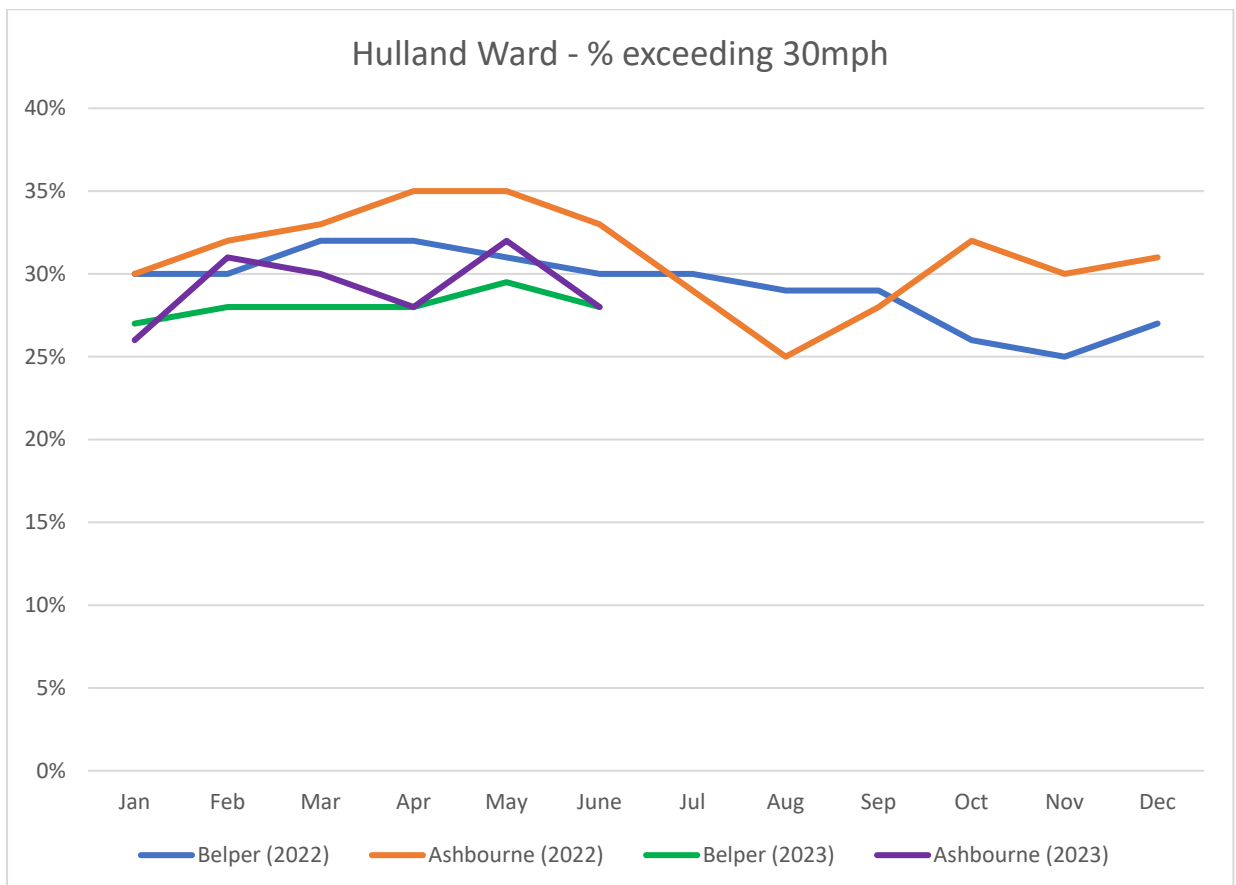

HULLAND WARD – SPEED INFORMATION UP TO END OF JUNE 2023 (Including data from Jan – Dec 2022)

Hulland Ward - No of vehicles exceeding 35mph

Hulland Ward - Max recorded speed