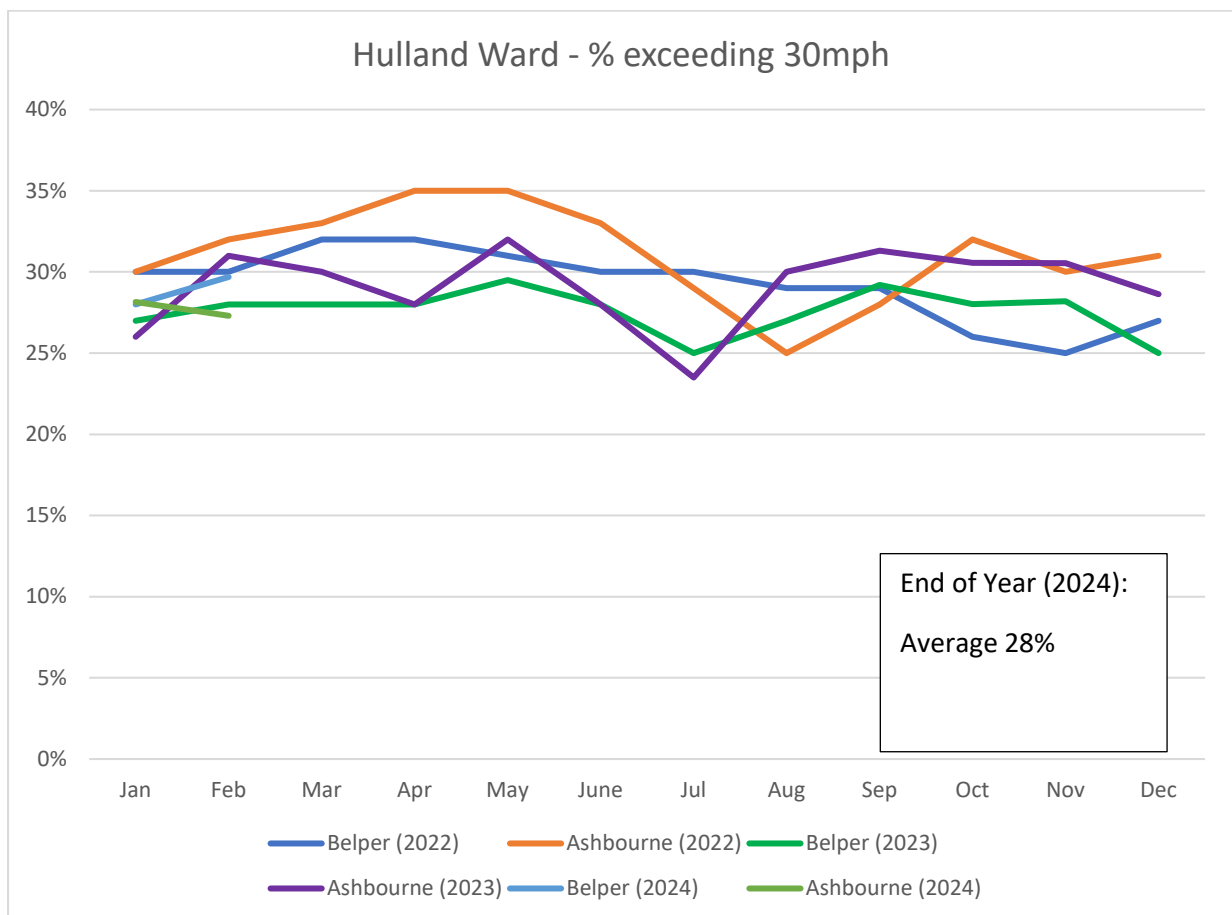

HULLAND WARD – SPEED INFORMATION UP TO END OF FEBRUARY 2024
(Including data from Jan – Dec 2022) – MVAS Moveable Vehicle Activated Signs

Hulland Ward - No of vehicles exceeding 35mph

Hulland Ward - Max recorded speed