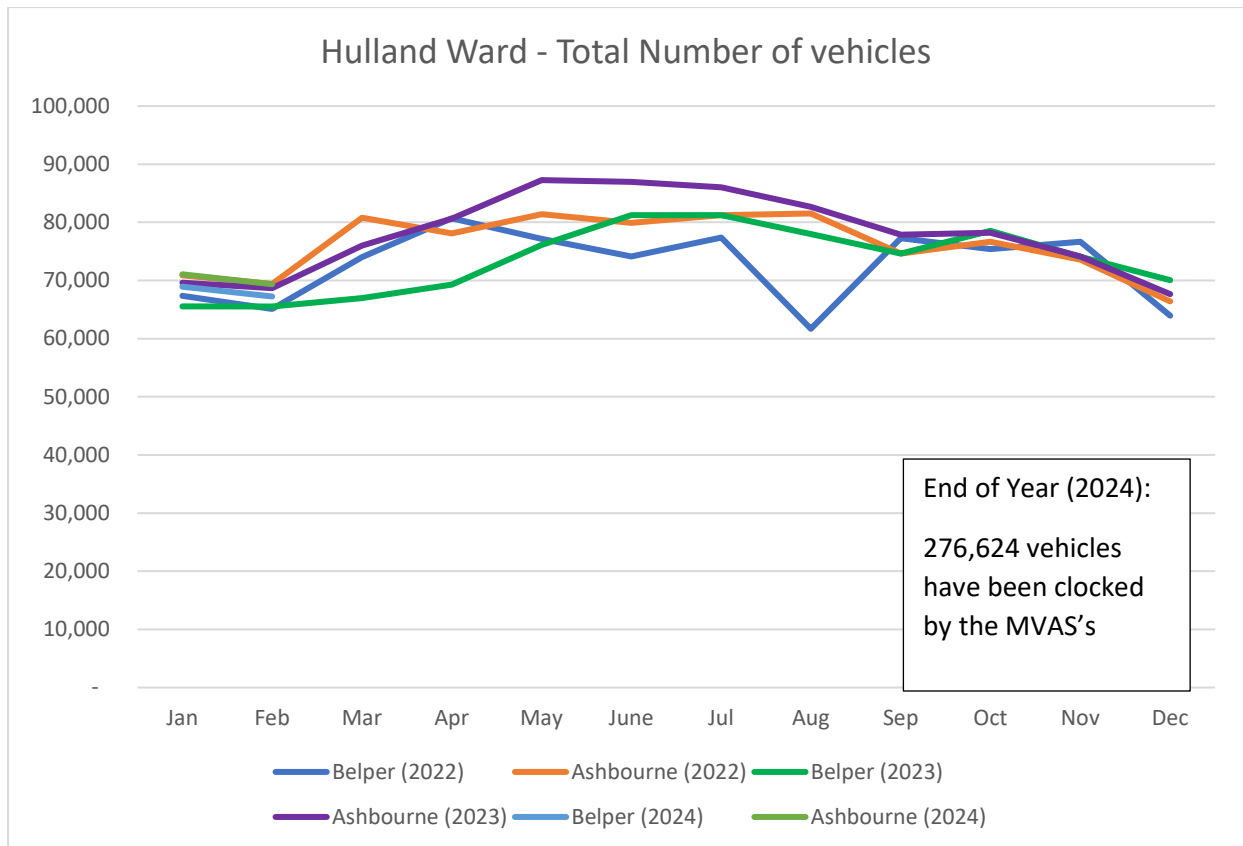

HULLAND WARD – SPEED INFORMATION UP TO END OF FEBRUARY 2024
(Including data from Jan – Dec 2022) – MVAS Moveable Vehicle Activated Signs

Hulland Ward - No of vehicles exceeding 35mph

Hulland Ward - Max recorded speed