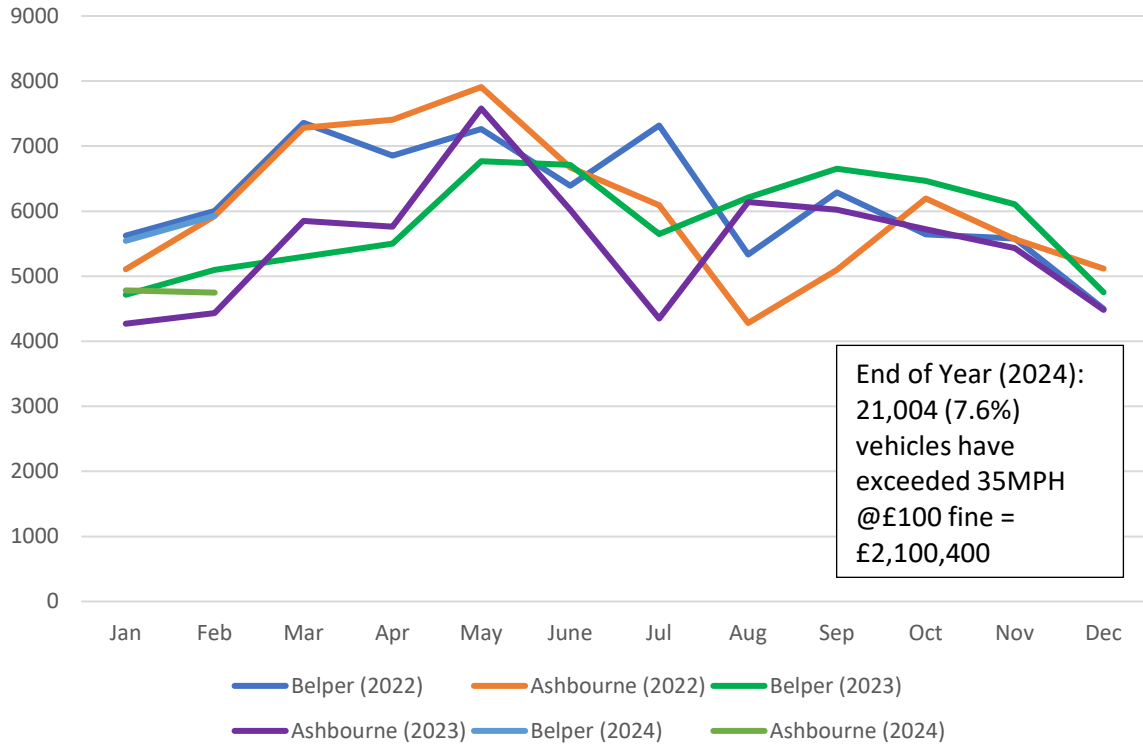

HULLAND WARD – SPEED INFORMATION UP TO END OF FEBRUARY 2024
(Including data from Jan – Dec 2022) – MVAS Moveable Vehicle Activated Signs

Hulland Ward - No of vehicles exceeding 35mph

Hulland Ward - Max recorded speed