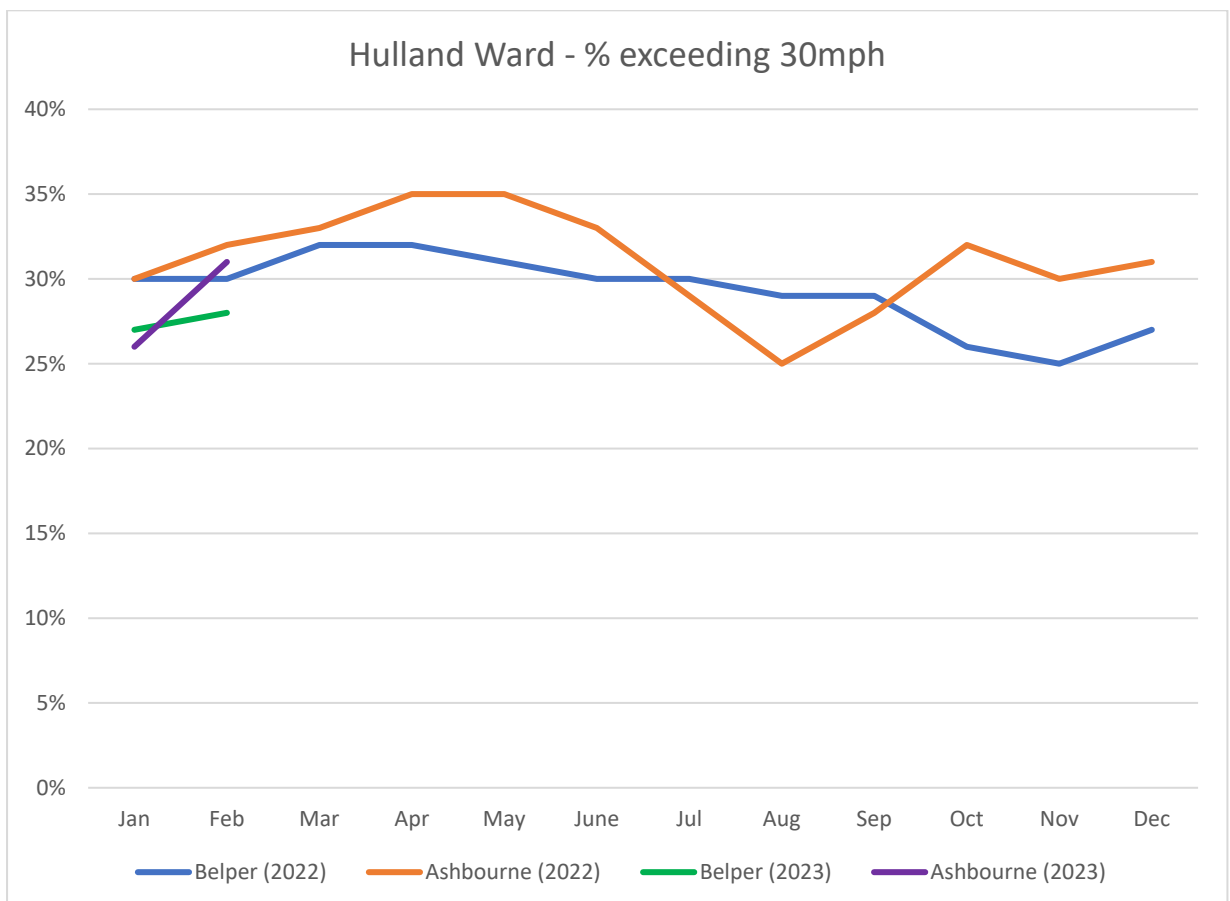

**HULLAND WARD – SPEED INFORMATION UP TO END OF FEBRUARY 2023**  
**(Including data from Jan – Dec 2022)**

### Hulland Ward - No of vehicles exceeding 35mph

### Hulland Ward - Max recorded speed