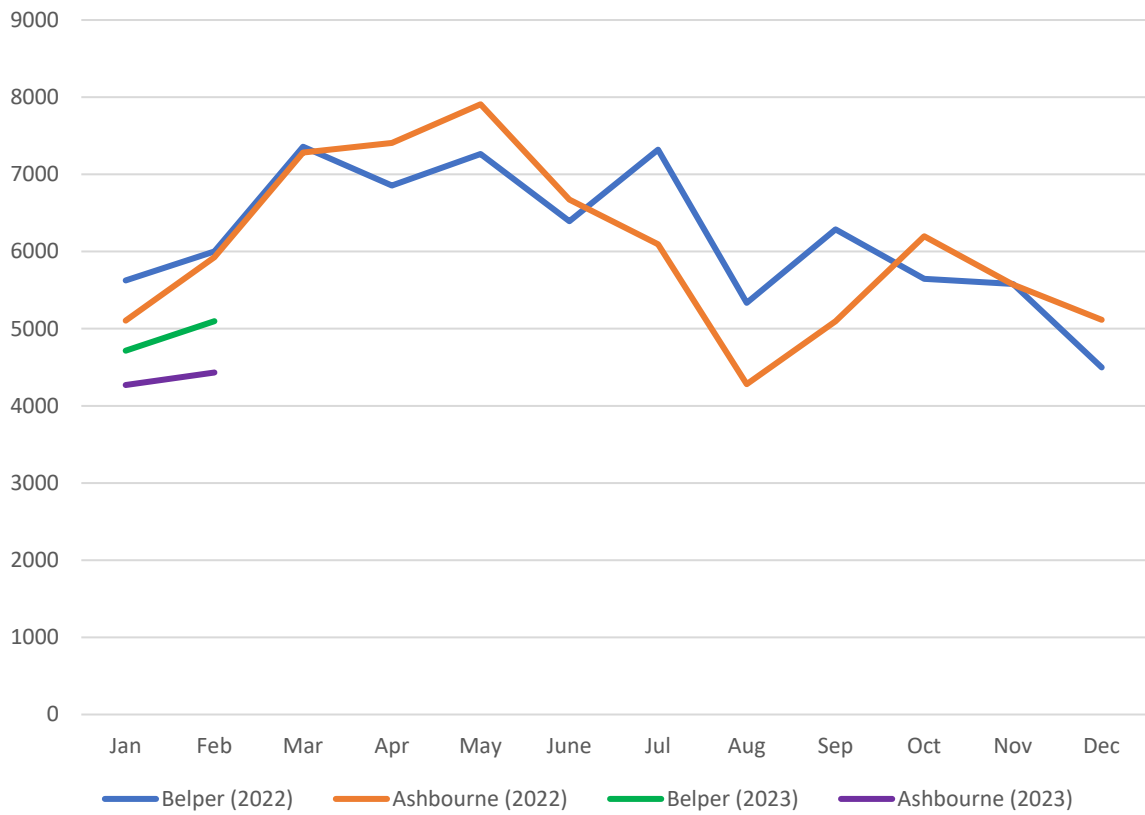

**HULLAND WARD – SPEED INFORMATION UP TO END OF FEBRUARY 2023**  
**(Including data from Jan – Dec 2022)**

### Hulland Ward - No of vehicles exceeding 35mph

### Hulland Ward - Max recorded speed