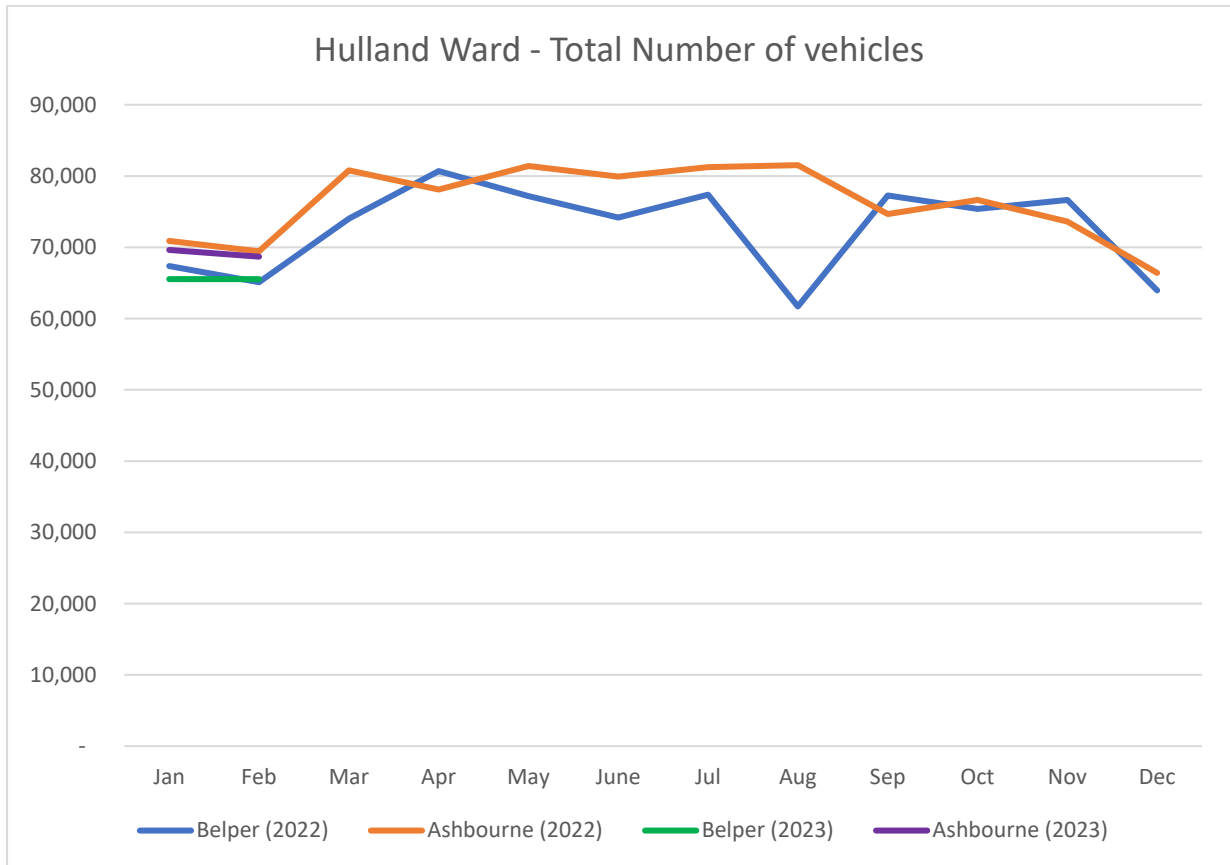

**HULLAND WARD – SPEED INFORMATION UP TO END OF FEBRUARY 2023**  
**(Including data from Jan – Dec 2022)**

### Hulland Ward - No of vehicles exceeding 35mph

### Hulland Ward - Max recorded speed