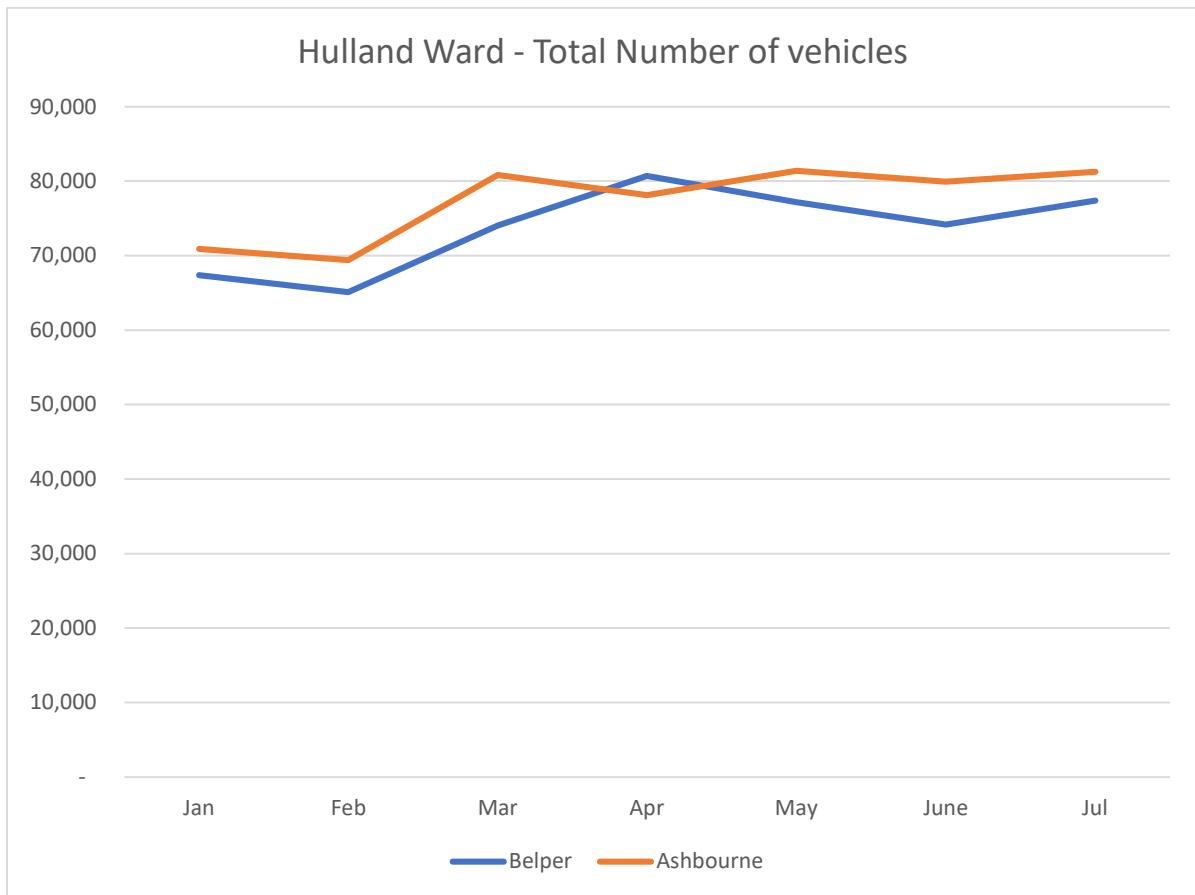

HULLAND WARD – SPEED INFORMATION UP TO END OF JULY 2022

Hulland Ward - No of vehicles exceeding 35mph

Hulland Ward - Max recorded speed