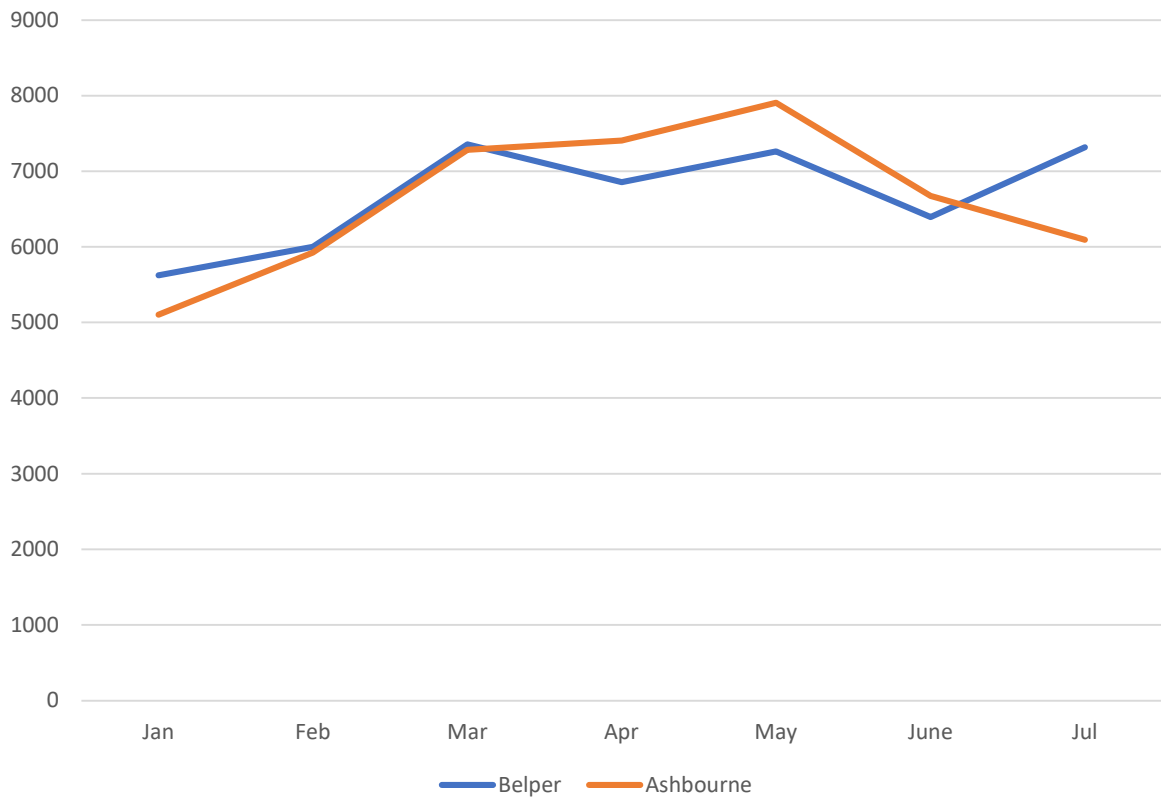

HULLAND WARD – SPEED INFORMATION UP TO END OF JULY 2022

Hulland Ward - No of vehicles exceeding 35mph

Hulland Ward - Max recorded speed