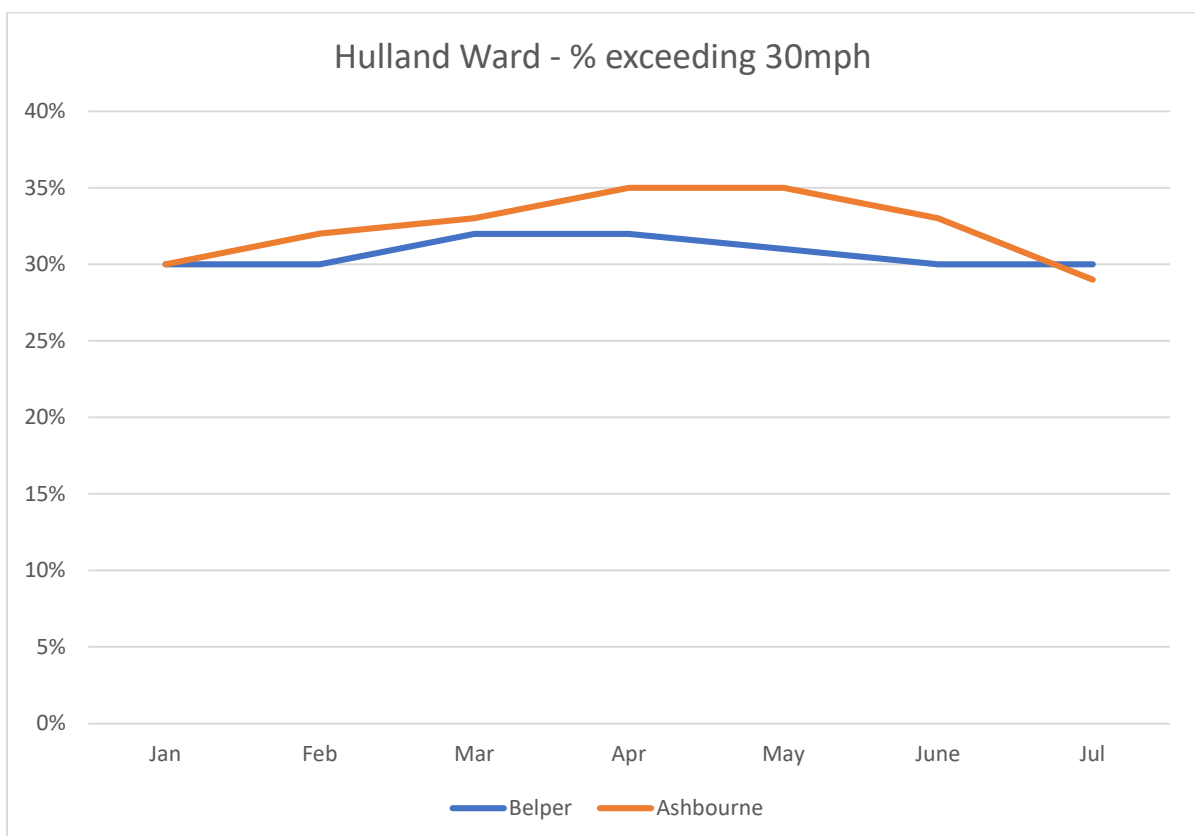

HULLAND WARD – SPEED INFORMATION UP TO END OF JULY 2022

Hulland Ward - No of vehicles exceeding 35mph

Hulland Ward - Max recorded speed