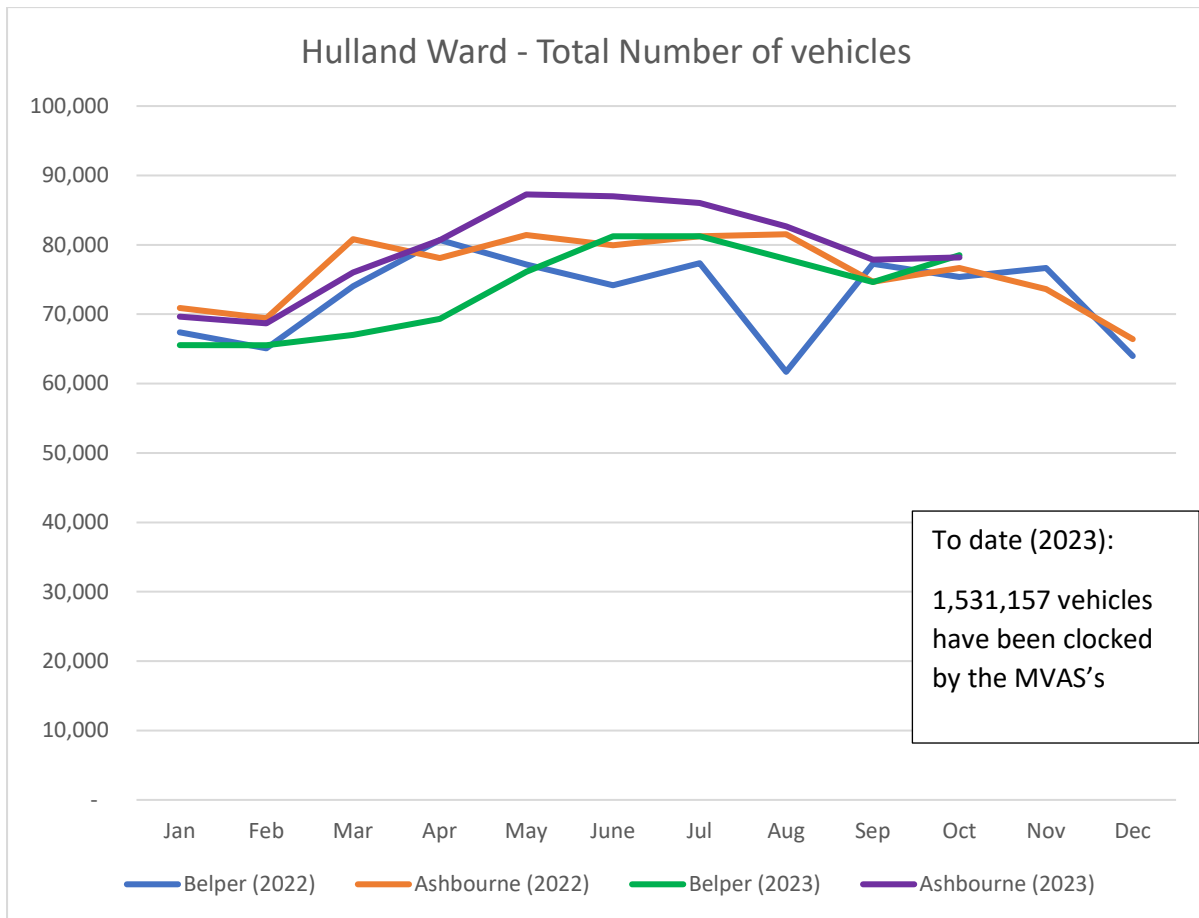

**HULLAND WARD – SPEED INFORMATION UP TO END OF SEPTEMBER 2023
(Including data from Jan – Dec 2022) – MVAS Moveable Vehicle Activated Signs**

Hulland Ward - No of vehicles exceeding 35mph

Hulland Ward - Max recorded speed