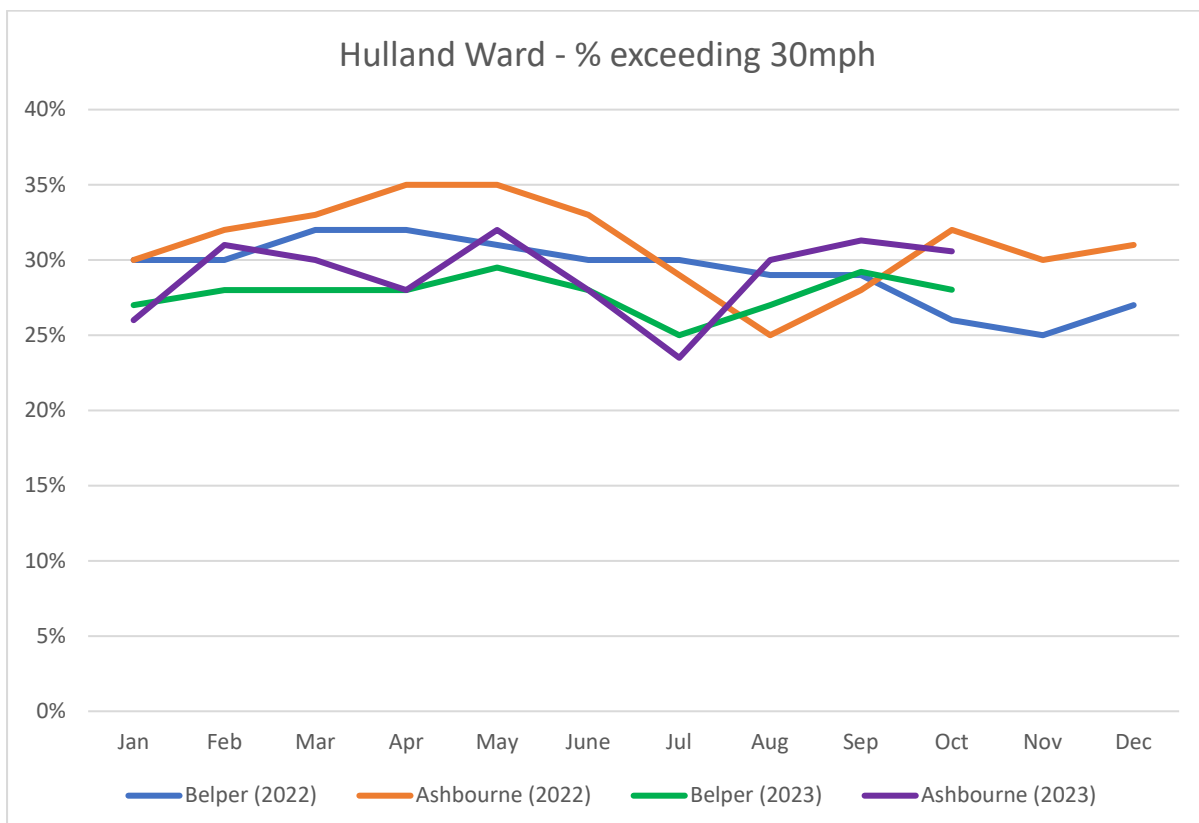

**HULLAND WARD – SPEED INFORMATION UP TO END OF SEPTEMBER 2023
(Including data from Jan – Dec 2022) – MVAS Moveable Vehicle Activated Signs**

Hulland Ward - No of vehicles exceeding 35mph

Hulland Ward - Max recorded speed