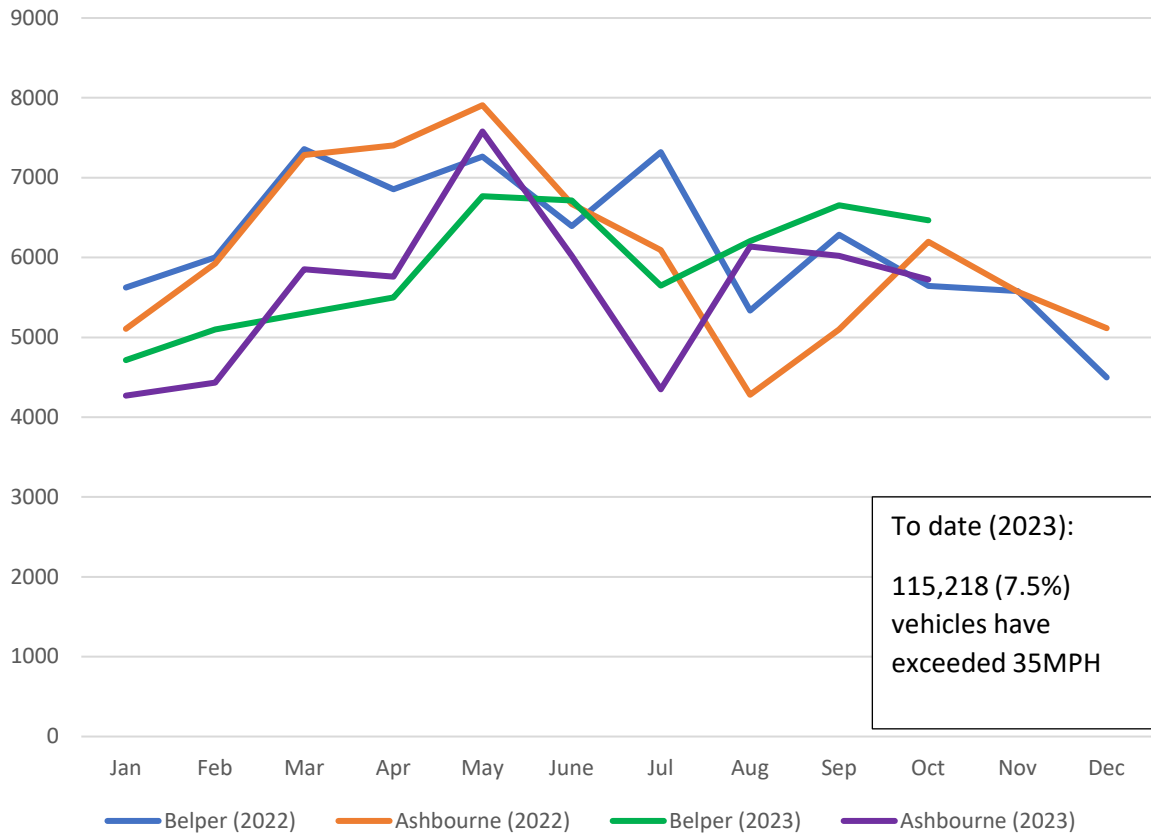

**HULLAND WARD – SPEED INFORMATION UP TO END OF SEPTEMBER 2023
(Including data from Jan – Dec 2022) – MVAS Moveable Vehicle Activated Signs**

Hulland Ward - No of vehicles exceeding 35mph

Hulland Ward - Max recorded speed