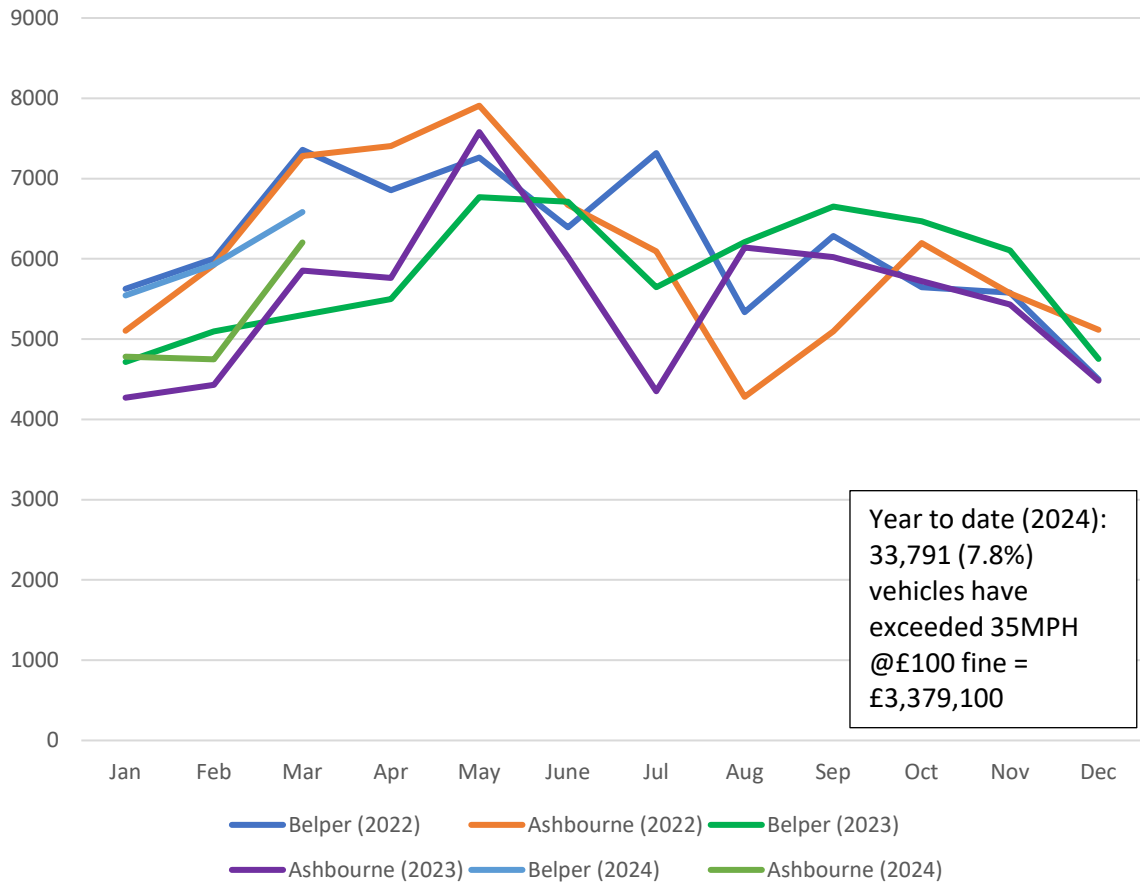

HULLAND WARD – SPEED INFORMATION UP TO END OF MARCH 2024
(Including data from Jan – Dec 2022/23) – MVAS Moveable Vehicle Activated Signs

Hulland Ward - No of vehicles exceeding 35mph

Hulland Ward - Max recorded speed