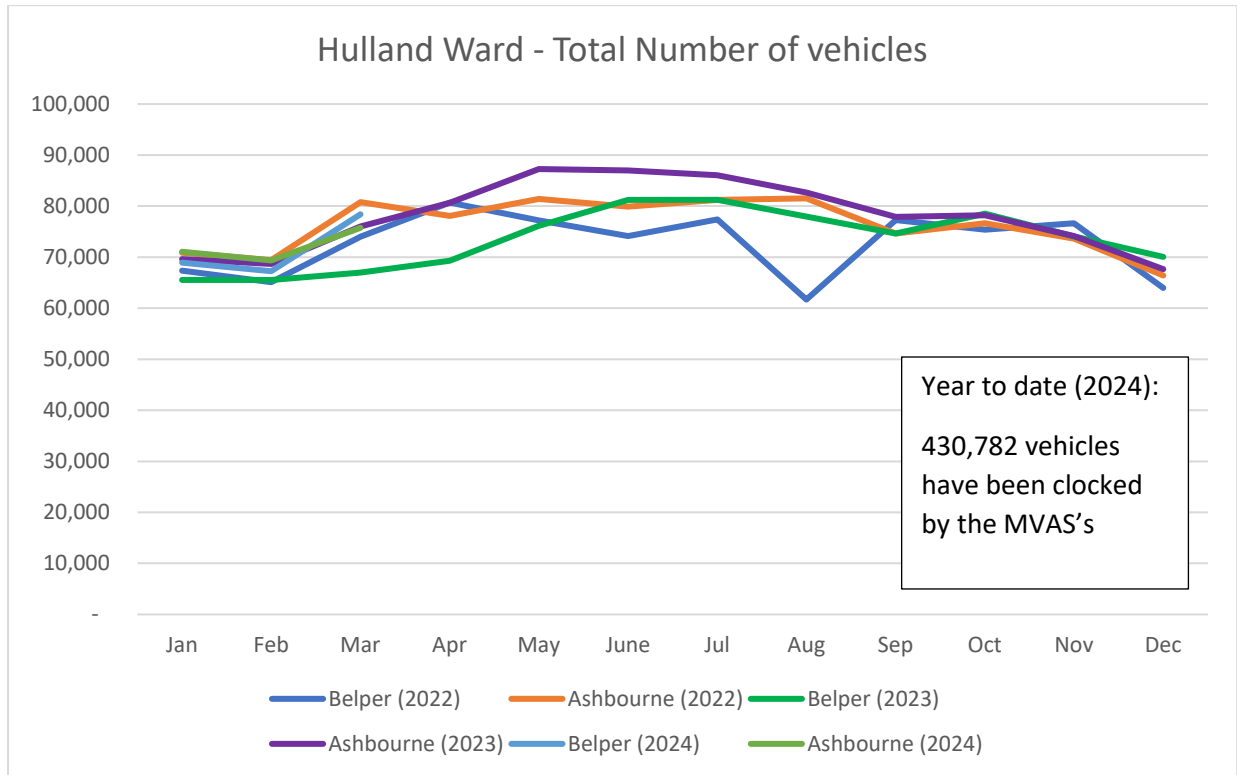

HULLAND WARD – SPEED INFORMATION UP TO END OF MARCH 2024
(Including data from Jan – Dec 2022/23) – MVAS Moveable Vehicle Activated Signs

Hulland Ward - No of vehicles exceeding 35mph

Hulland Ward - Max recorded speed