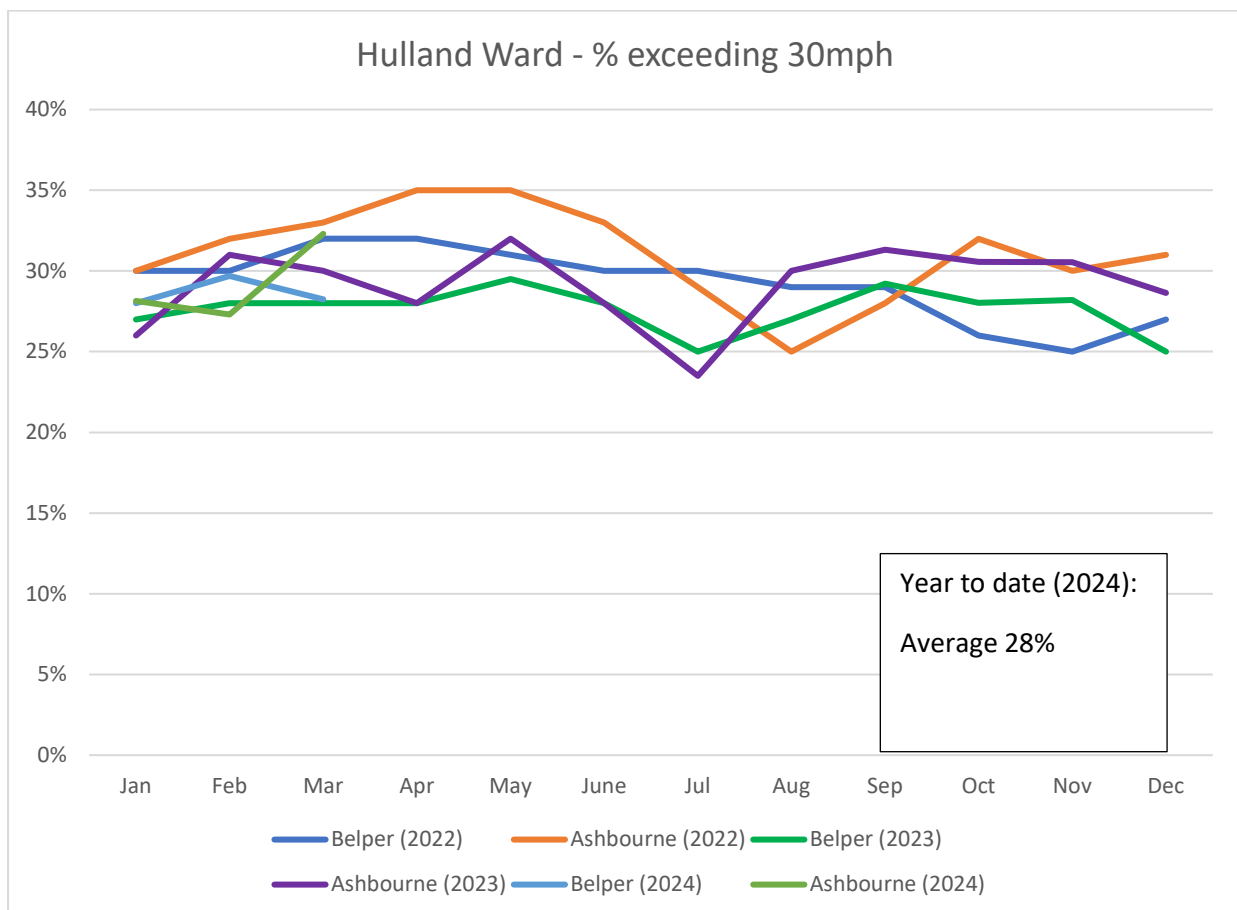

HULLAND WARD – SPEED INFORMATION UP TO END OF MARCH 2024
(Including data from Jan – Dec 2022/23) – MVAS Moveable Vehicle Activated Signs

Hulland Ward - No of vehicles exceeding 35mph

Hulland Ward - Max recorded speed