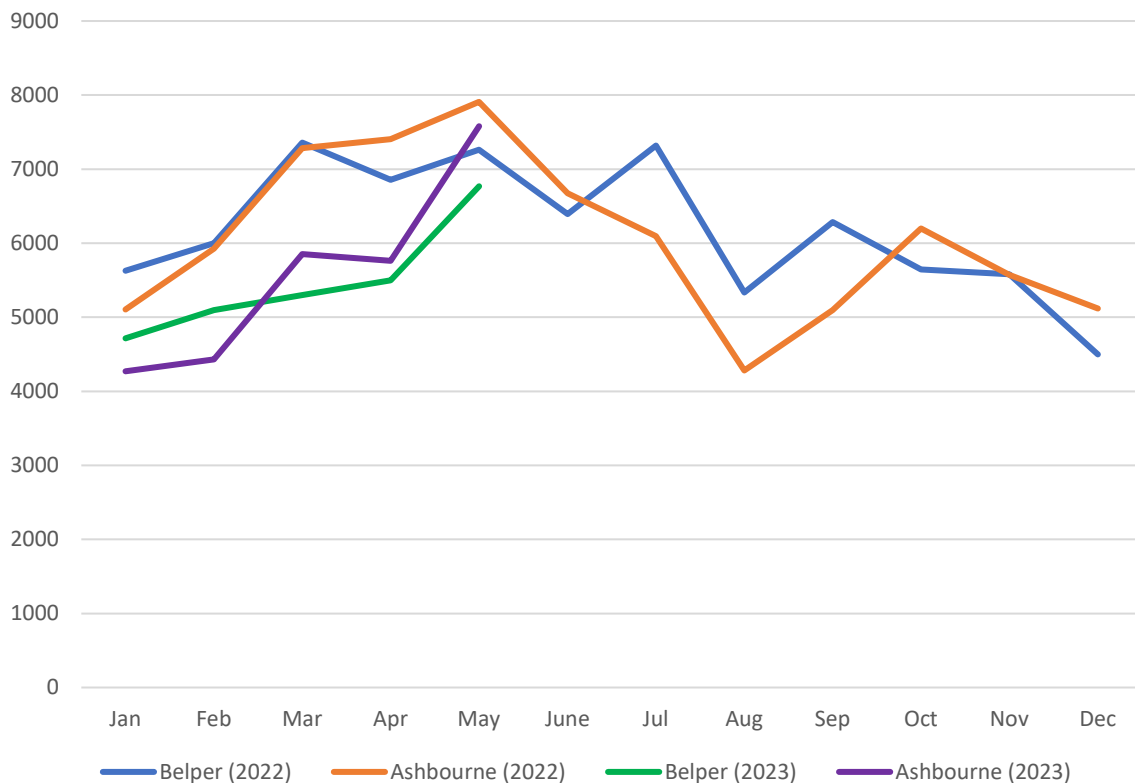

**HULLAND WARD – SPEED INFORMATION UP TO END OF MAY 2023 (Including data from Jan – Dec 2022)**

### Hulland Ward - No of vehicles exceeding 35mph

### Hulland Ward - Max recorded speed