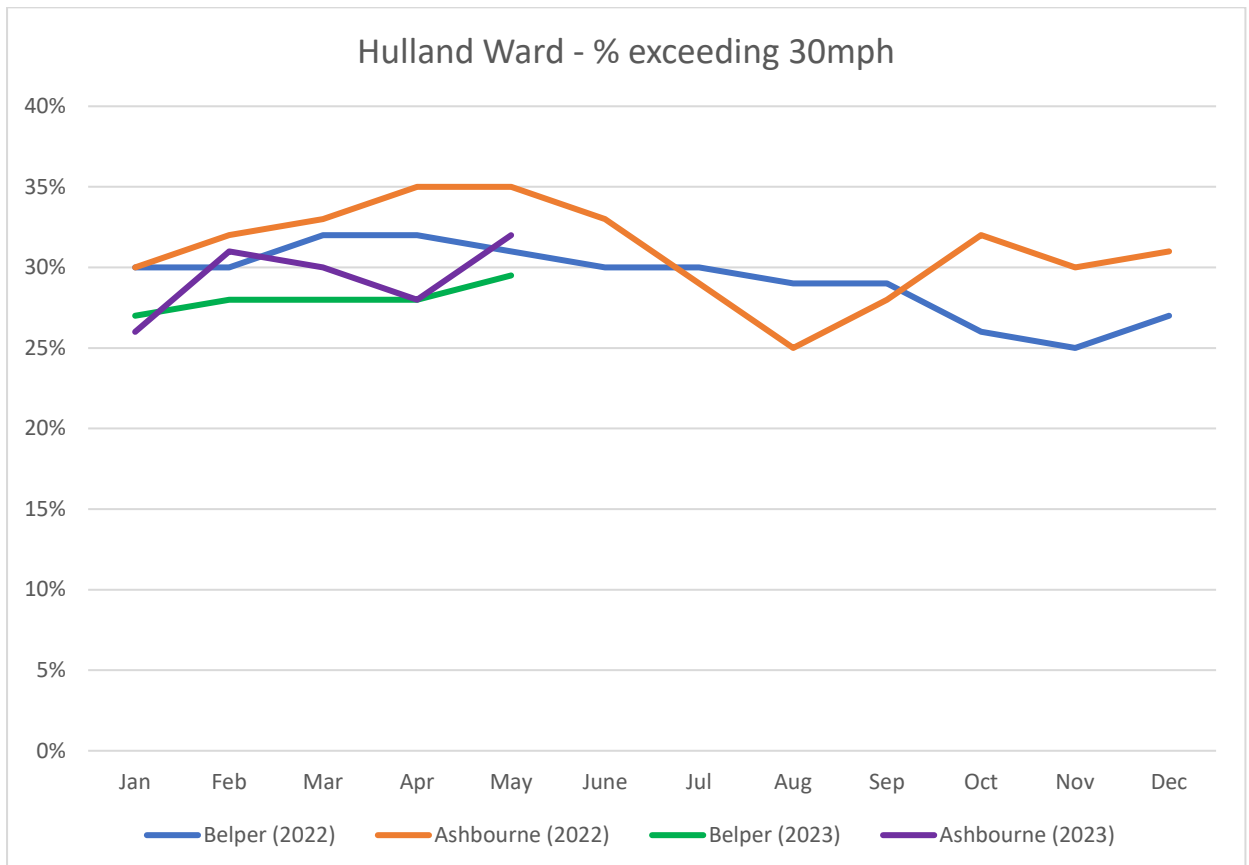

**HULLAND WARD – SPEED INFORMATION UP TO END OF MAY 2023 (Including data from Jan – Dec 2022)**

### Hulland Ward - No of vehicles exceeding 35mph

### Hulland Ward - Max recorded speed