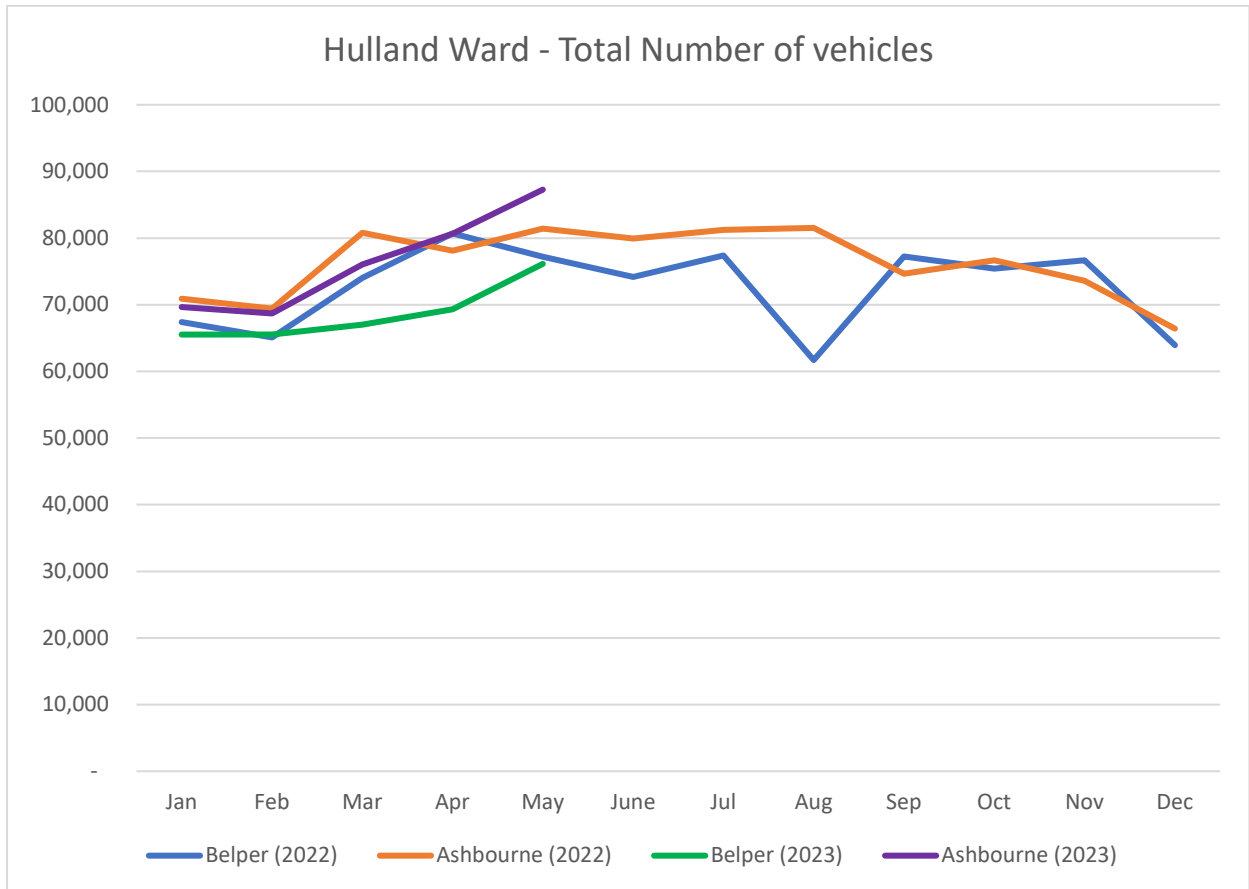

**HULLAND WARD – SPEED INFORMATION UP TO END OF MAY 2023 (Including data from Jan – Dec 2022)**

### Hulland Ward - No of vehicles exceeding 35mph

### Hulland Ward - Max recorded speed