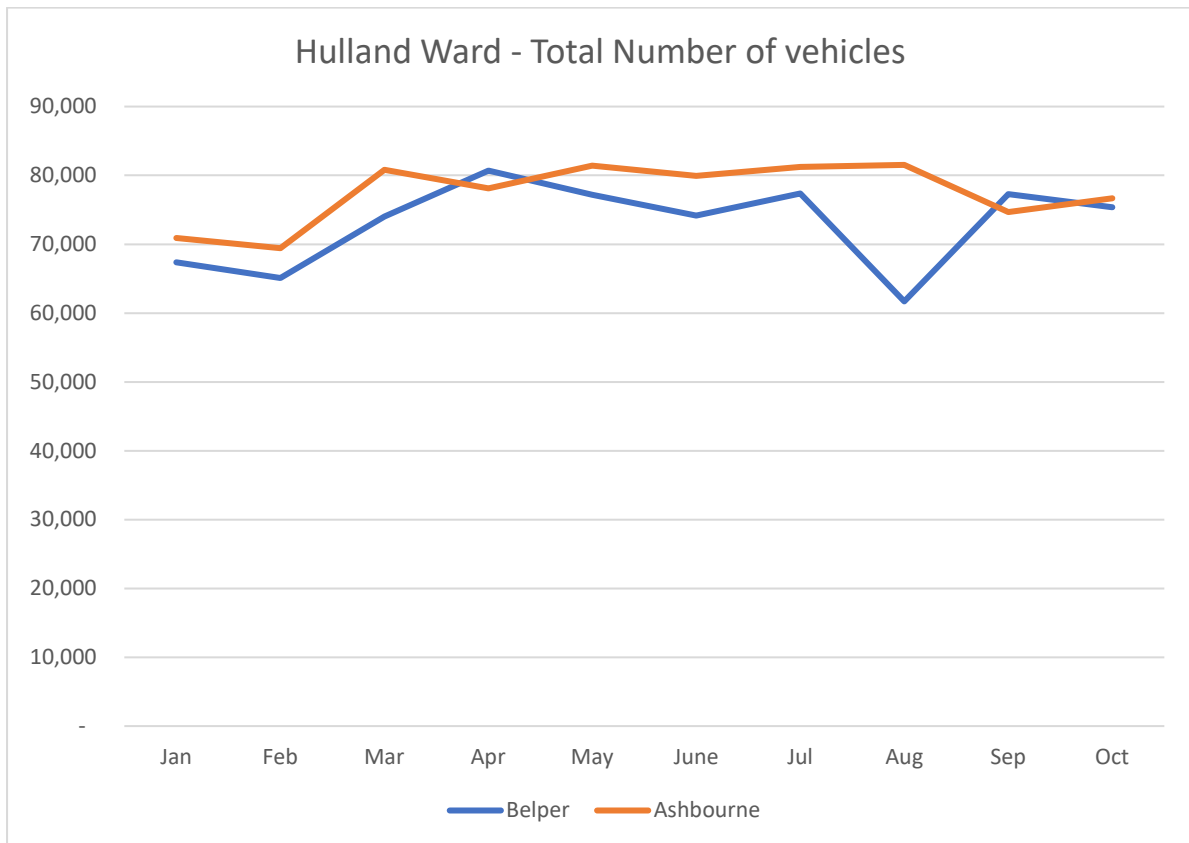

HULLAND WARD – SPEED INFORMATION UP TO END OF OCTOBER 2022

Hulland Ward - No of vehicles exceeding 35mph

Hulland Ward - Max recorded speed