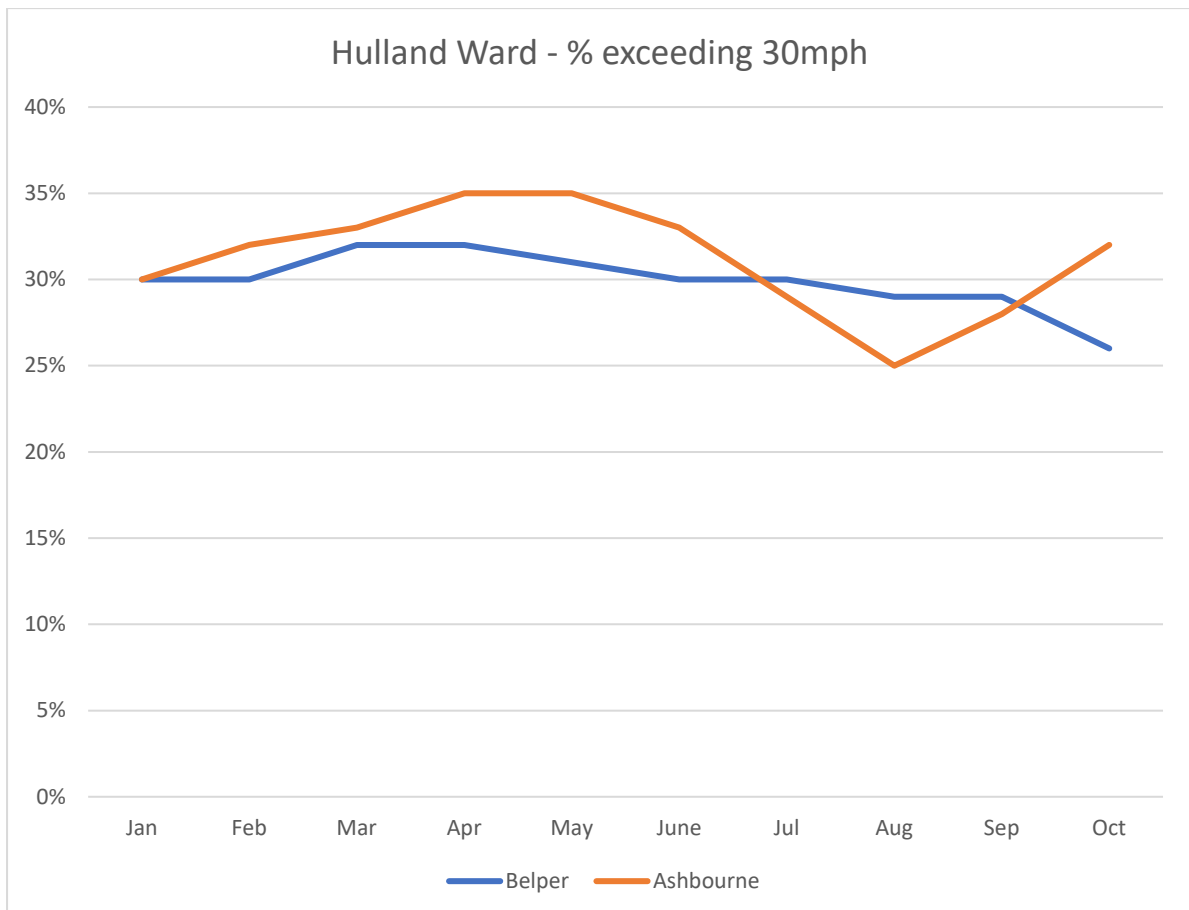

HULLAND WARD – SPEED INFORMATION UP TO END OF OCTOBER 2022

Hulland Ward - No of vehicles exceeding 35mph

Hulland Ward - Max recorded speed