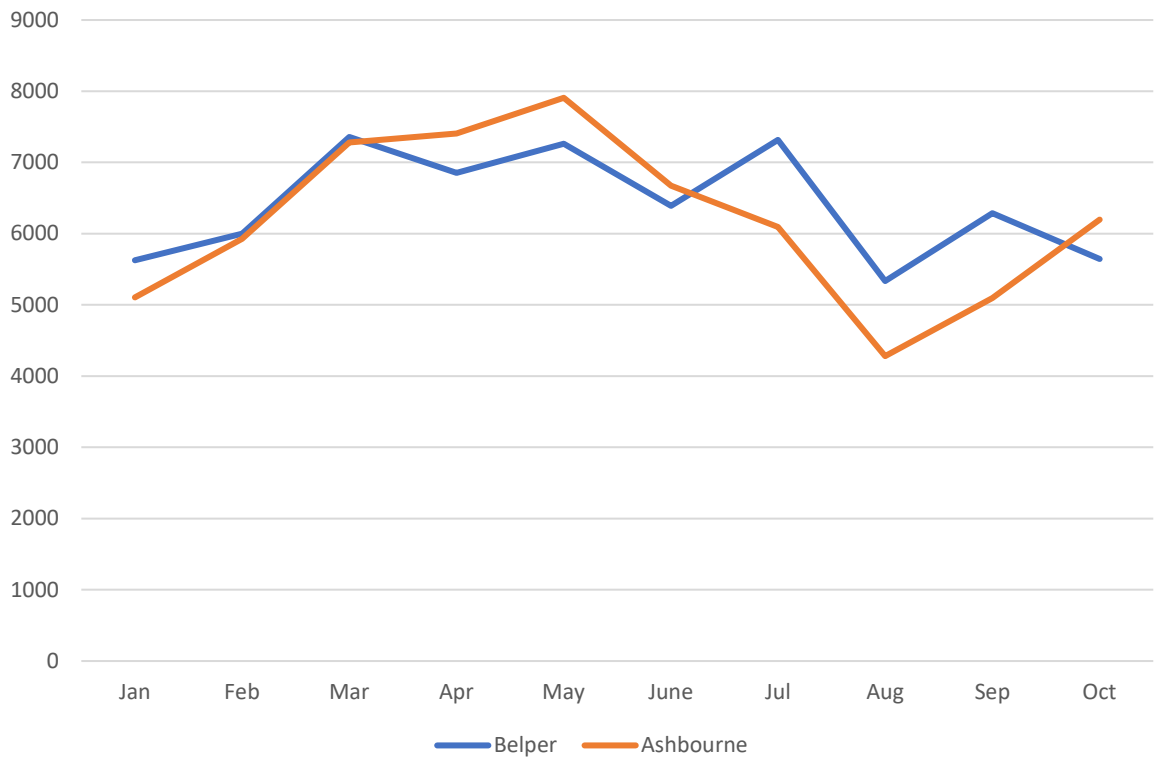

HULLAND WARD – SPEED INFORMATION UP TO END OF OCTOBER 2022

Hulland Ward - No of vehicles exceeding 35mph

Hulland Ward - Max recorded speed